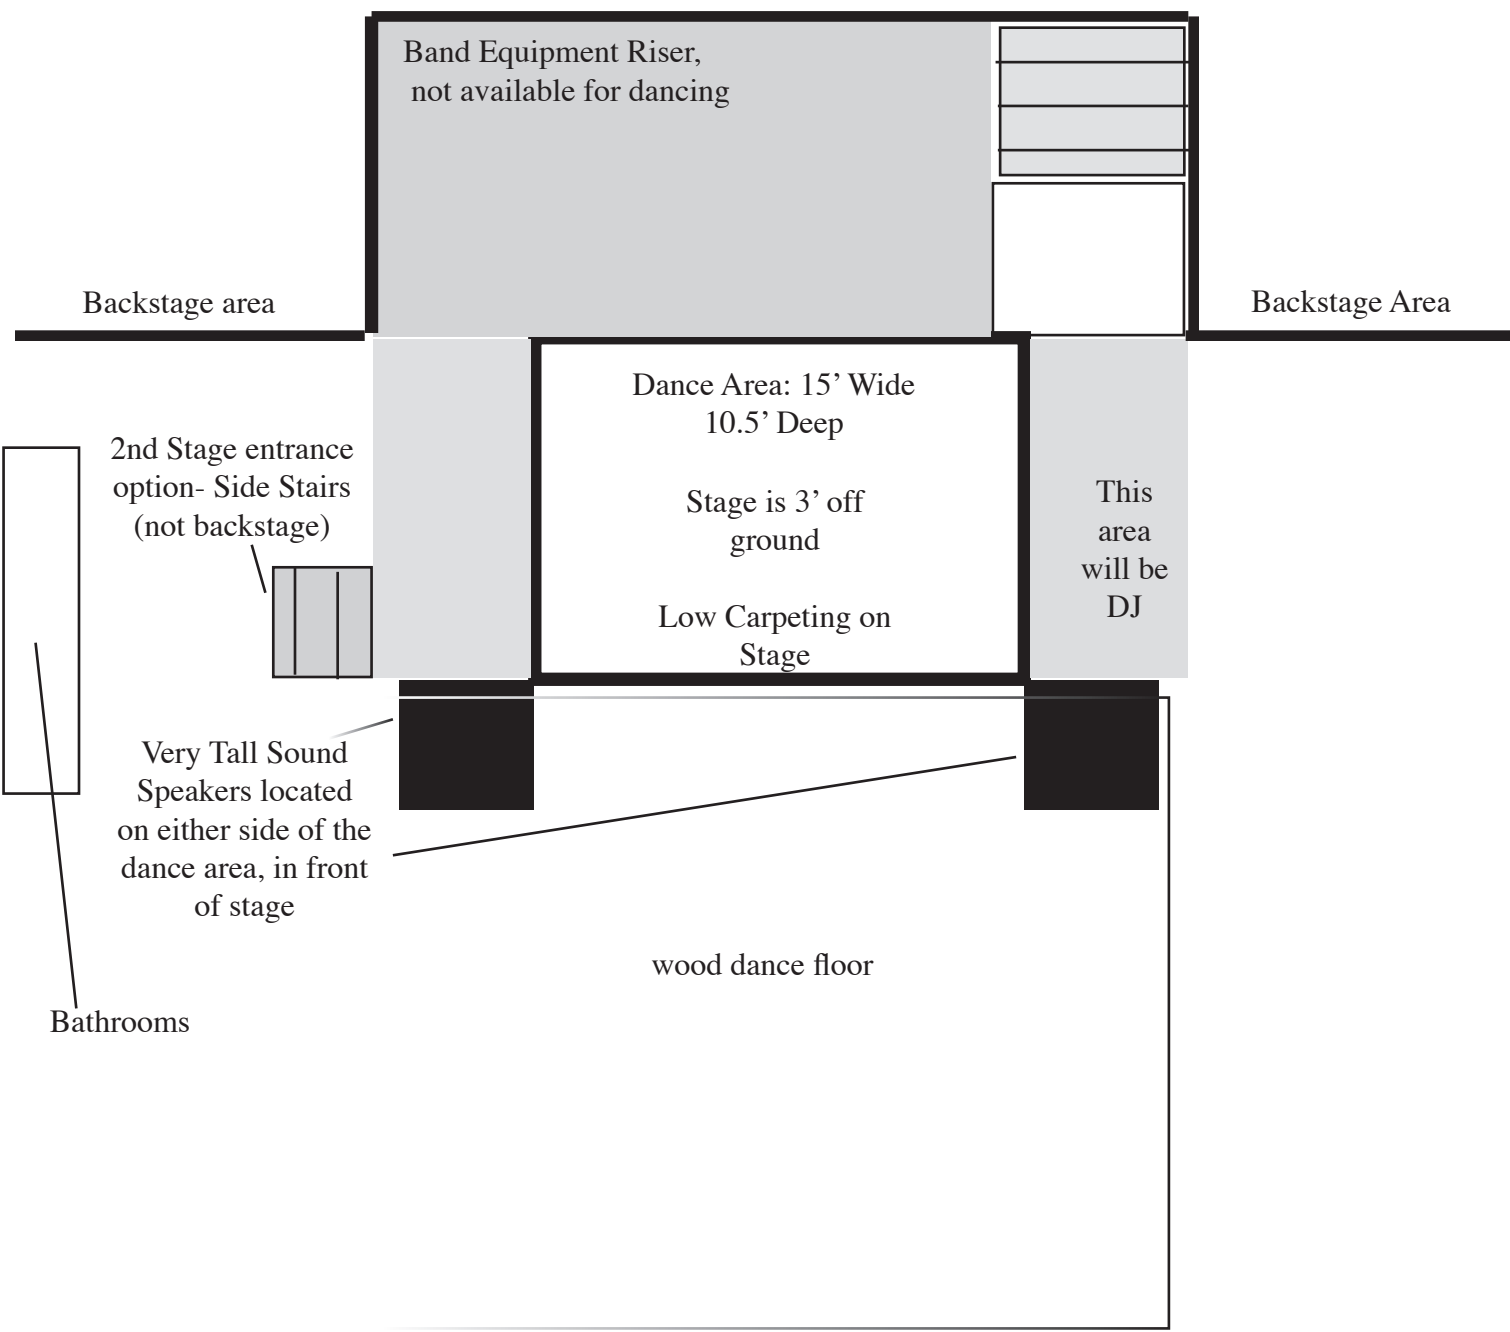

Dressing area: limited space, 1 mirror,

Stairway entrance up from Backstage

Backstage area

Backstage Area

Dance Area: 15' Wide
10.5' Deep

Stage is 3' off
ground

Low Carpeting on
Stage

This
area
will be
DJ

2nd Stage entrance
option- Side Stairs
(not backstage)

Very Tall Sound
Speakers located
on either side of the
dance area, in front
of stage

wood dance floor

Bathrooms